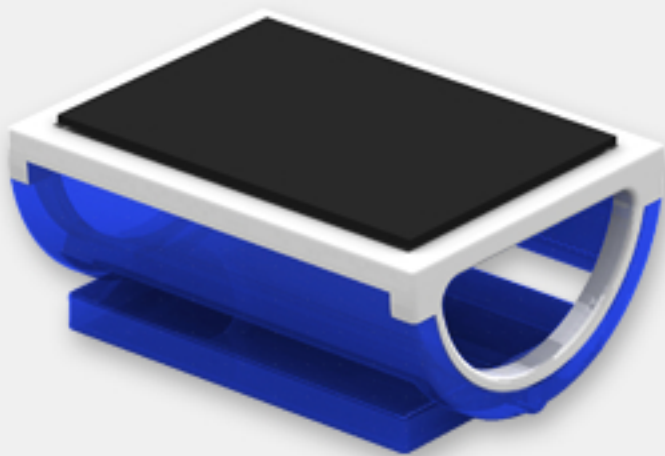

MINI RECTANGLE MAGNET

PATENT PENDING

PL-SPINMAG-01

- Item Size: 1 7/8" x 1 3/8" x 3/4"
- Dome Size: 1" x 1 1/2"
- PremiumDome™ decoration

Magnet on back