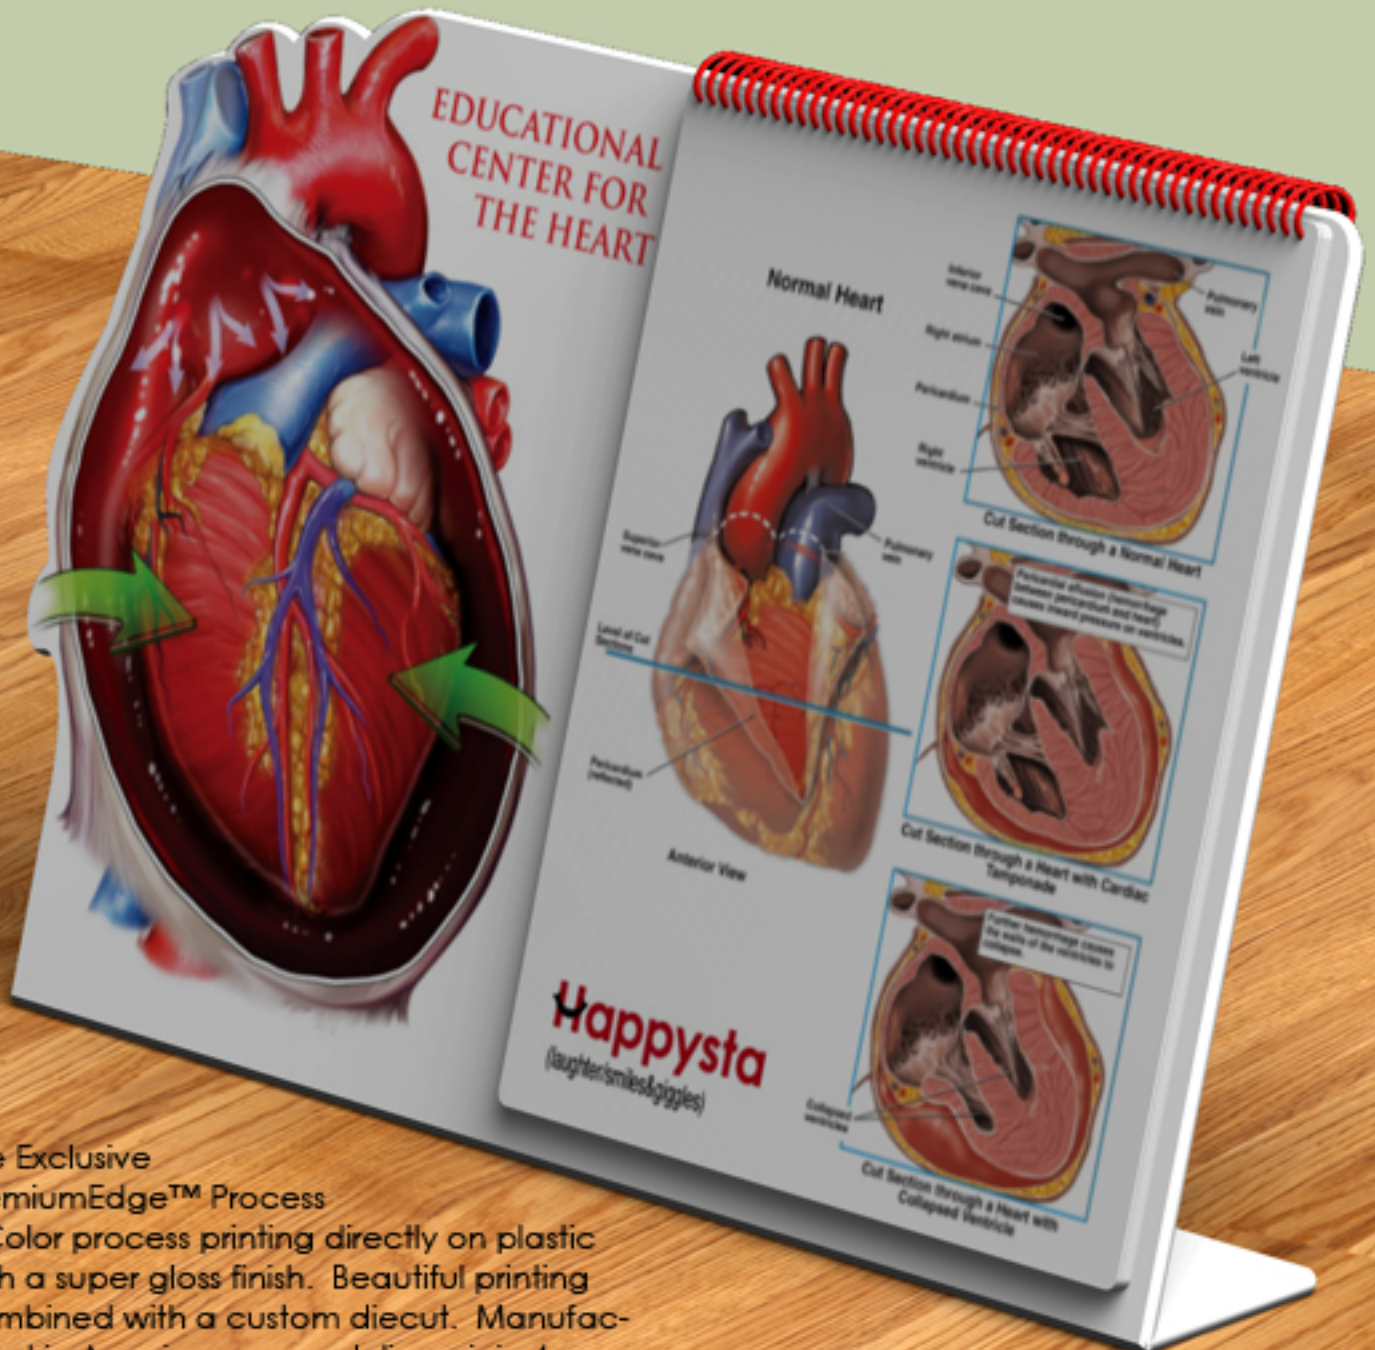

SPIRAL DISPLAY

PL-SPIRALD-4CP

This display can be designed with any artwork and can be custom diecut around any artwork. A great option since it has a write-on wipe-off finish is to add a diecut eraser and a dry erase marker.

The Exclusive
PremiumEdge™ Process
4 Color process printing directly on plastic
with a super gloss finish. Beautiful printing
combined with a custom diecut. Manufactured
in America so your delivery is in 4
weeks or less from art approval.